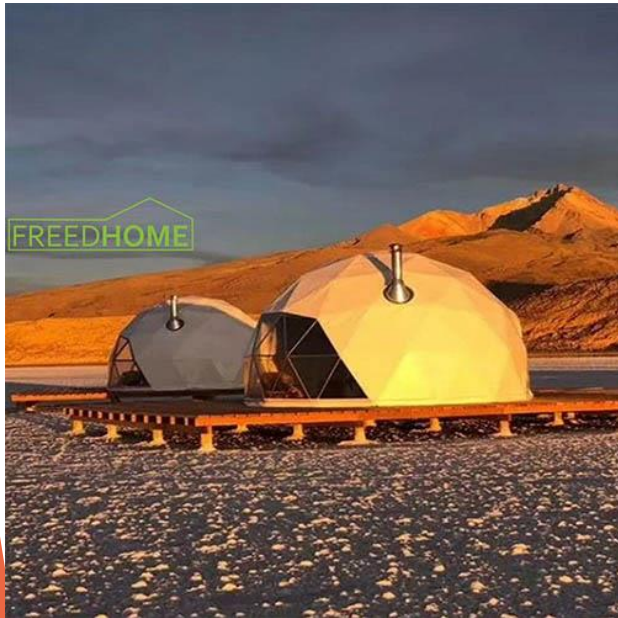

Sexy Domes Holiday

ALIBABA THAILAND

from 13 to 113 m² !

For Summer and Winter

Fully Convertible

All our Options

ALIBABA THAILAND

Door

Bathroom

Cozy interior

Windows

Solar Fan

Divers Models

Other Models

Specifications

- ▶ Specifications
- ▶ 13 to 133 M²
- ▶ High-quality white PVC-coated polyester fabric 850g / m², 100% waterproof, flame retardant to DIN4102 B1
- ▶ M2, CFM, UV-resistant, tear-resistant, self-cleaning, etc.
- ▶ 700g / m², transparent PVC-coated polyester, flame-retardant and waterproof
- ▶ Compliant with DIN 4102 B1, M2 (European standard)
- ▶ Withstands 100 Km/h winds
- ▶ Mounting on slab or any flat surface

Options

- ▶ Colors
- ▶ Classic, Single or Double Aluminum Door
- ▶ Classic or VIP bathroom
- ▶ Glass porthole
- ▶ Sky View from 6 m Diameter
- ▶ Solar Fan
- ▶ Curtains
- ▶ Wood heating
- ▶ Flooring, Lino, Tile or Composite Parquet
- ▶ Solar Kit
- ▶ Water reserve (drinking and non-drinking)